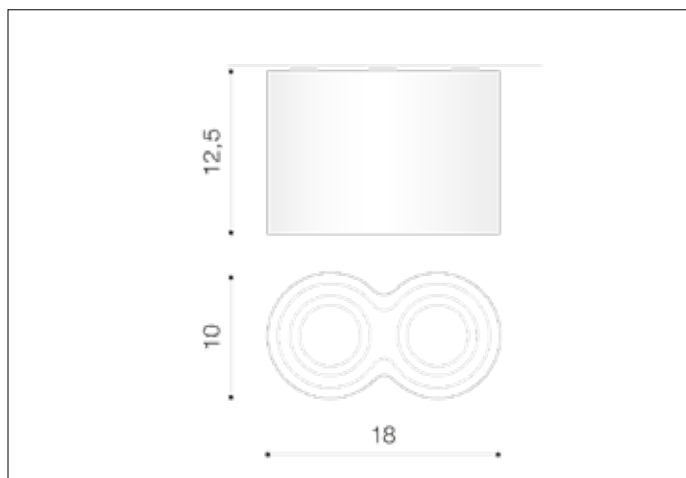

AZzardo[®]
LIGHTING

BROSS 2 WHITE
AZ0859, EAN 5901238408598

Dimensions height / width / length [cm] Product Specifications

Product	12,5 x 18 x 10
Mounting inlet:	N/A x N/A x N/A
Ceiling base:	N/A x N/A x N/A
Shades	N/A x N/A x N/A

Line	TECHNICAL
Type	Exposed Downlight
Type of track	N/A
Colour	White
Material	Metal
Light source	2
Type of socket	GU10
Lumens	N/A
Kelvins	N/A
Beam angle	N/A
Dimmable	N/A
CCT	N/A
RGB	N/A
RA	N/A
App remote control	N/A
Remote control	N/A
Voltage	230V
Power	max LED 50W
Switch location	N/A
Protection class	IP20
Tilt	45°
Rotation	350°

Shipping info height / width / length [cm]

BOX 1:	14,5 x 10,5 x 20
BOX 2:	N/A x N/A x N/A
BOX 3:	N/A x N/A x N/A
Net weight [kg]	0,9
Gross weight [kg]	1

Energy efficiency

N/A

Azzardo Sp. z o.o.
ul. Strzeszyńska 33 60-479 Poznań,
NIP: 929-185-75-07